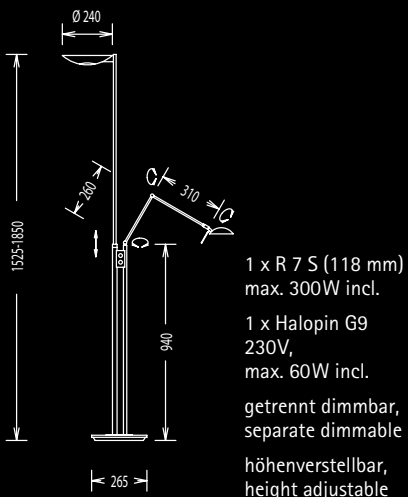

41.884.04

41.884.05

41.884.02 Messing poliert/matt
brass polished/dull

41.884.03 Messing matt, brass dull

41.884.04 bronze, bronze

41.884.05 mattnickel, nickel dull