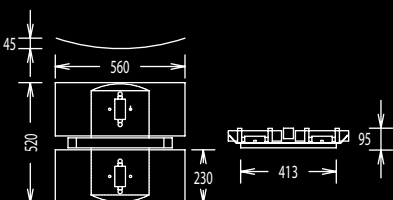

91.287.03

91.289.19/91.289.30

91.290.05

91.287.03 Messing matt, brass dull

91.289.05 mattnickel, nickel dull

91.290.03 Messing matt, brass dull

91.287.05 mattnickel, nickel dull

91.289.19 mattnickel/Chrom,
nickel dull/chrome

91.290.05 mattnickel, nickel dull

91.289.30 Messing matt/poliert,
brass dull/polished

91.290.06 Chrom, chrome

2 x R 7 S (78 mm)
max. je 150W incl.

2 x R 7 S (78 mm)
max. je 150W incl.

1 x R 7 S (118 mm)
max. 150W incl.

Glas opal matt, glass opal dull

Glas opal matt, glass opal dull

Glas opal matt, glass opal dull