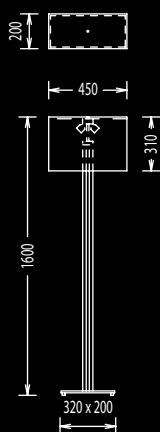

3 x E 27 max. je 75W
+ Deckenstrahler,
ceiling spot
1 x E 27
max. 100W (Halolux)
Schirm, shade 33/58/39 cm

41.893.03

41.893.03 Messing matt, brass dull
Stoff, material:
Chintz ecrü

41.893.05 mattenickel, nickel dull
Stoff, material:
Chintz ecrü