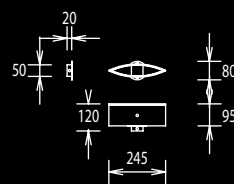

21.792.03/21.792.05

21.792.03 Messing matt, brass dull

21.792.05 mattnickel, nickel dull

1 x Halopin G9 230V,
max. 75W incl.

Glas opal matt, glass opal dull