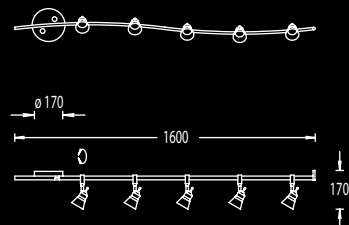

4 x Halopin G9 230V,
max. je 75W

Glas opal matt, glass opal dull

91.242.03

91.242.03 Messing matt, brass dull

91.242.05 mattnickel, nickel dull

5 x Halopin G9 230V,
max. je 75W

Glas opal matt, glass opal dull