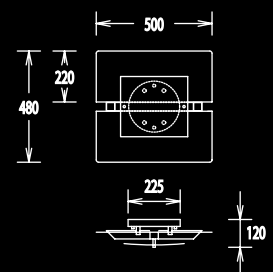

91.287.03

91.289.19/91.289.30

91.290.05

91.287.03 Messing matt, brass dull

91.289.05 mattnickel, nickel dull

91.290.03 Messing matt, brass dull

91.287.05 mattnickel, nickel dull

91.289.19 mattnickel/Chrom,
nickel dull/chrome

91.290.05 mattnickel, nickel dull

91.289.30 Messing matt/poliert,
brass dull/polished

91.290.06 Chrom, chrome

2 x R 7 S (78 mm)
max. je 150W incl.

2 x R 7 S (78 mm)
max. je 150W incl.

1 x R 7 S (118 mm)
max. 150W incl.

Glas opal matt, glass opal dull

Glas opal matt, glass opal dull

Glas opal matt, glass opal dull