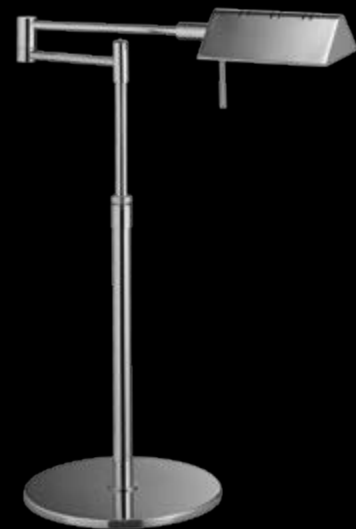

61.545.05

61.510

61.508

61.582.06

61.545.02 Messing poliert/matt
brass polished/dull

61.510 mattnickel, nickel dull

61.508 Messing poliert/matt
brass polished/dull

61.582.05 mattnickel, nickel dull

61.545.03 Messing matt, brass dull

61.509 bronze, bronze

61.582.06 Chrom, chrome

61.545.04 bronze, bronze

61.517 Messing matt, brass dull

61.545.05 mattnickel, nickel dull

1 x R 7 S (78 mm)
max. 150W incl.
mit Tastdimmer
with touch dimmer

1 x E 27 max. 100W (Halolux)
Dimmer am Reflektor
dimmer at reflector

1 x E 27 max. 100W (Halolux)
Dimmer am Reflektor
dimmer at reflector

1 x B 15 d max. 100W incl.
mit Tastdimmer,
with touch dimmer