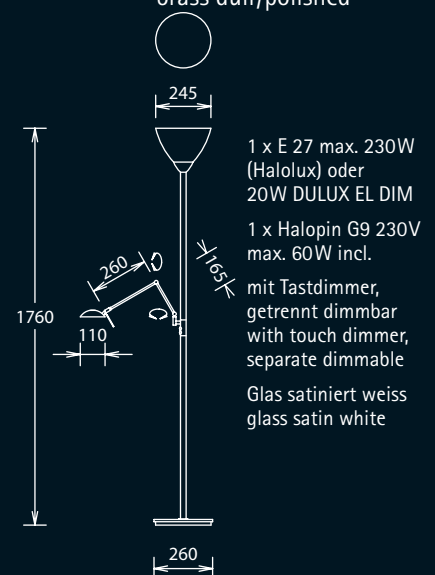

table lamps

Tischleuchten

61.558.05

61.507

61.505.03

61.558.02 Messing poliert/matt
brass polished/dull

61.507 mattnickel, nickel dull

61.505 Messing poliert,
brass polished