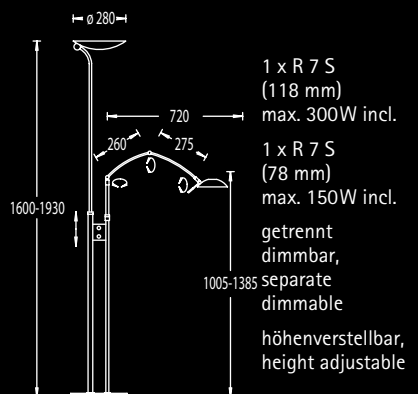

41.861.05

41.861.03 Messing matt, brass dull

41.861.05 mattnickel, nickel dull

41.861.02

41.861.02 Messing poliert/matt
brass polished/dull

41.861.04 bronze, bronze