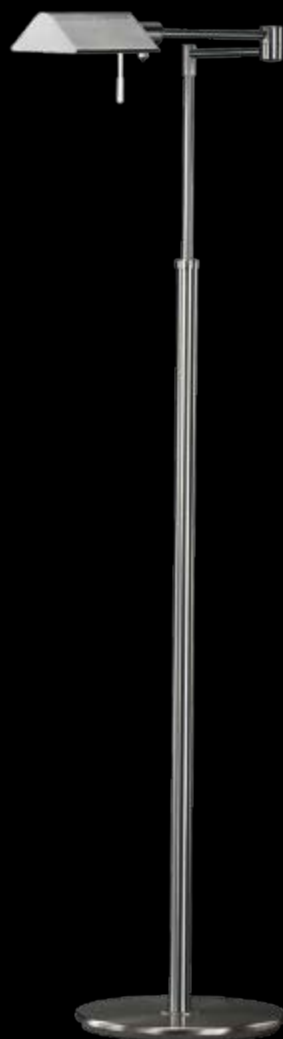

41.867.03

41.867.02 Messing poliert/matt
brass polished/dull

41.867.03 Messing matt, brass dull

1 x Halopin G9 230V,
max. 75W incl.

mit Tastdimmer,
with touch dimmer