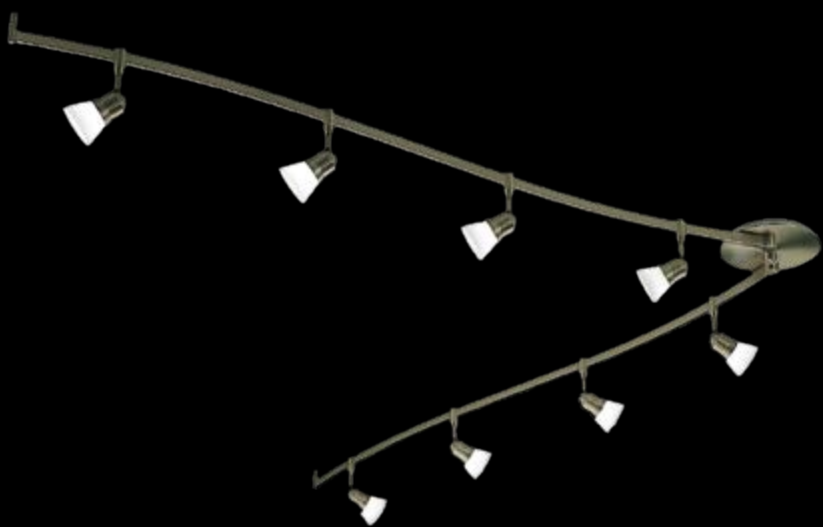

3 x Halopin G9 230V,
max. je 75W

Glas opal matt, glass opal dull

91.245.03

91.245.03 Messing matt, brass dull

91.245.05 mattnickel, nickel dull

2 x 3 fl. Halopin G9 230V,
max. je 75W

Glas opal matt, glass opal dull