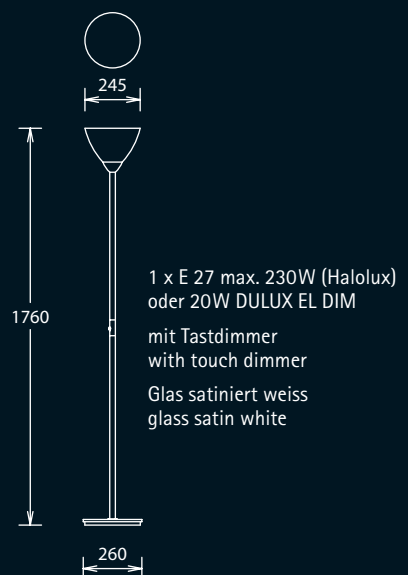

41.909.03

41.909.05

41.909.02 Messing poliert/matt
brass polished/dull

41.909.05 mattnickel, nickel dull

41.909.03 Messing matt, brass dull

41.909.19 mattnickel/Chrom
nickel dull/chrome

41.909.30 Messing matt/poliert
brass dull/polished