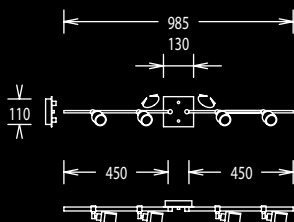

91.301.05

91.301.03 Messing matt, brass dull

91.301.05 mattnickel, nickel dull

91.299.03

91.299.03 Messing matt, brass dull

91.299.05 mattnickel, nickel dull

Glas Bleikristall satiniert weiß,
crystal glass satin white
4 x Halopin G9 230V,
max. je 60W incl.

Glas Bleikristall satiniert weiß,
crystal glass satin white
5 x Halopin G9 230V,
max. je 60W incl.