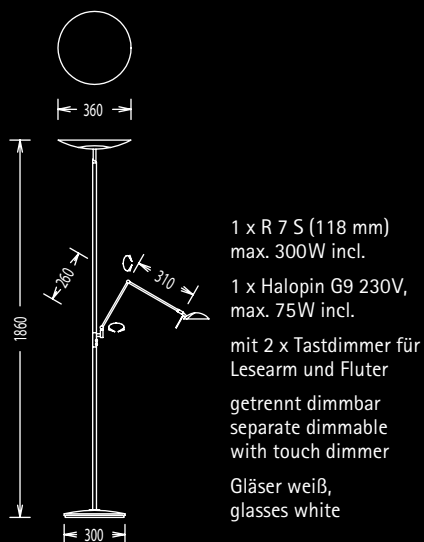

41.891.02

41.891.30

41.891.05

41.891.02 Messing poliert/matt
brass polished/dull

41.891.19 mattnickel/Chrom
nickel dull/chrome

41.891.05 mattnickel, nickel dull

41.891.03 Messing matt, brass dull

41.891.30 Messing matt/poliert
brass dull/polished