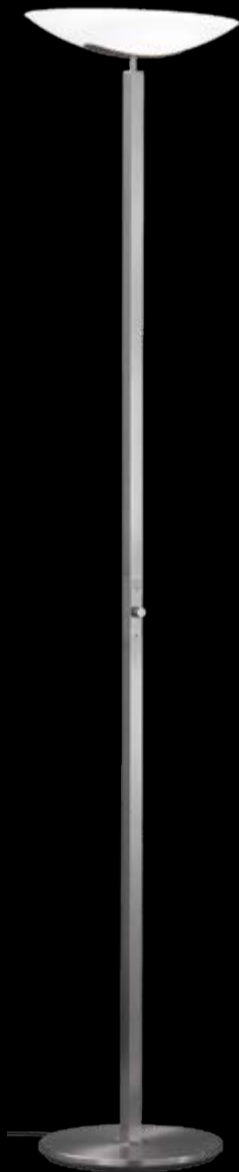

41.881.03-3

41.881.05-1

41.892.19

41.881.02 Messing poliert/matt
brass polished/dull

41.881.05 mattnickel, nickel dull

41.892.19 mattnickel/Chrom
nickel dull/chrome

41.881.03 Messing matt, brass dull

41.892.30 Messing matt/poliert
brass dull/polished