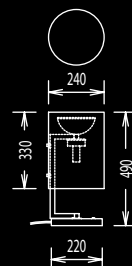

61.557.02/61.557.05

- 61.557.02 Messing poliert/matt
  brass polished/dull
- 61.557.03 Messing matt, brass dull
- 61.557.05 mattnickel, nickel dull

2 x Halopin G9 230V, je 40W
incl.
mit Schalter, with switch
Glas opal matt, glass opal dull

61.561.03/61.561.05

- 61.561.02 Messing poliert/matt,
  brass polished/dull
- 61.561.03 Messing matt, brass dull
- 61.561.05 mattnickel, nickel dull

1 x Halopin G9 230V, 60W
(40W incl.)
mit Schalter, with switch
Glas opal matt, glass opal dull

61.579.05-1/61.579.02-3

- 61.579.02 Messingpoliert/matt
  brass polished/dull
- 61.579.03 Messing matt, brass dull
- 61.579.05 mattnickel, nickel dull

1 x R 7 S (78 mm) max. 150W
incl.
1 x E 27 max. 150W (Halolux)
R 7 S + E 27 getrennt schaltbar
mit Zugschalter
R 7 S + E 27 separate switchable
with pullswitch
und dimmbar mit Tastdimmer
and dimmable with touch dimmer

Glasschirm opal matt weiß,
glass opal dull white
z.B. 61.579.xx -1

Glasschirm opal matt amber,
glass opal dull amber
z.B. 61.579.xx -3