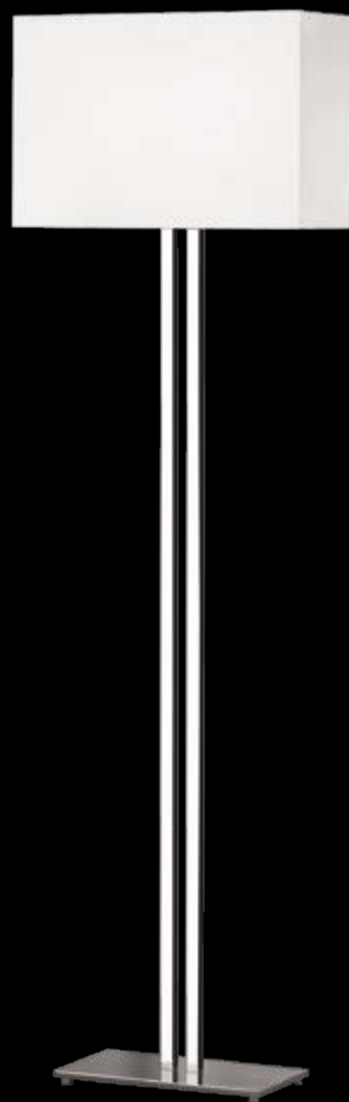

41.893.22

41.893.22 Nickel glänzend,
nickel polished
Stoff, material:
Chintz weiß, white