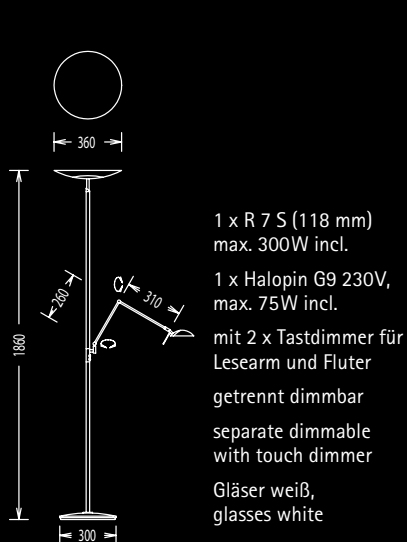

41.891.02

41.891.30

41.891.05

41.891.02 Messing poliert/matt
brass polished/dull

41.891.19 mattnickel/Chrom
nickel dull/chrome

41.891.05 mattnickel, nickel dull

41.891.03 Messing matt, brass dull

41.891.30 Messing matt/poliert
brass dull/polished