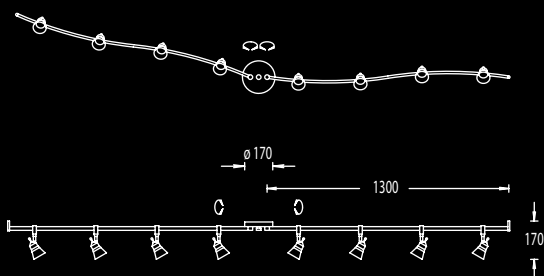

91.246.05

91.246.03 Messing matt, brass dull

91.246.05 mattnickel, nickel dull

2 x 4 fl. Halopin G9 230V,
max. je 75W

Glas opal matt, glass opal dull