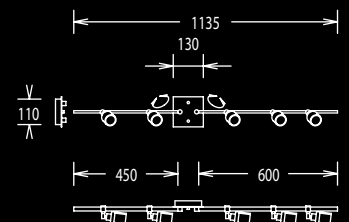

91.301.05

91.301.03 Messing matt, brass dull

91.301.05 mattnickel, nickel dull

91.299.03

91.299.03 Messing matt, brass dull

91.299.05 mattnickel, nickel dull

Glas Bleikristall satiniert weiß,
crystal glass satin white
4 x Halopin G9 230V,
max. je 60W incl.

Glas Bleikristall satiniert weiß,
crystal glass satin white
5 x Halopin G9 230V,
max. je 60W incl.