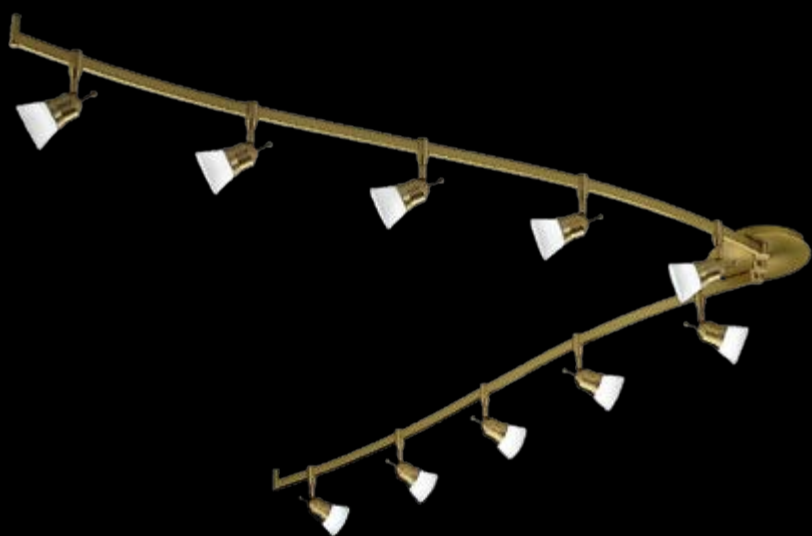

91.246.05

91.246.03 Messing matt, brass dull

91.246.05 mattnickel, nickel dull

2 x 4 fl. Halopin G9 230V,
max. je 75W

Glas opal matt, glass opal dull

91.247.03

91.247.03 Messing matt, brass dull

91.247.05 mattnickel, nickel dull