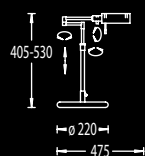

61.545.05

61.510

61.508

61.582.06

61.545.02 Messing poliert/matt
brass polished/dull

61.510 mattnickel, nickel dull

61.508 Messing poliert/matt
brass polished/dull

61.582.05 mattnickel, nickel dull

61.545.03 Messing matt, brass dull

61.509 bronze, bronze

61.582.06 Chrom, chrome

61.545.04 bronze, bronze

61.517 Messing matt, brass dull

61.545.05 mattnickel, nickel dull

1 x R 7 S (78 mm)
max. 150W incl.
mit Tastdimmer
with touch dimmer

1 x E 27 max. 100W (Halolux)
Dimmer am Reflektor
dimmer at reflector

1 x E 27 max. 100W (Halolux)
Dimmer am Reflektor
dimmer at reflector

1 x B 15 d max. 100W incl.
mit Tastdimmer,
with touch dimmer