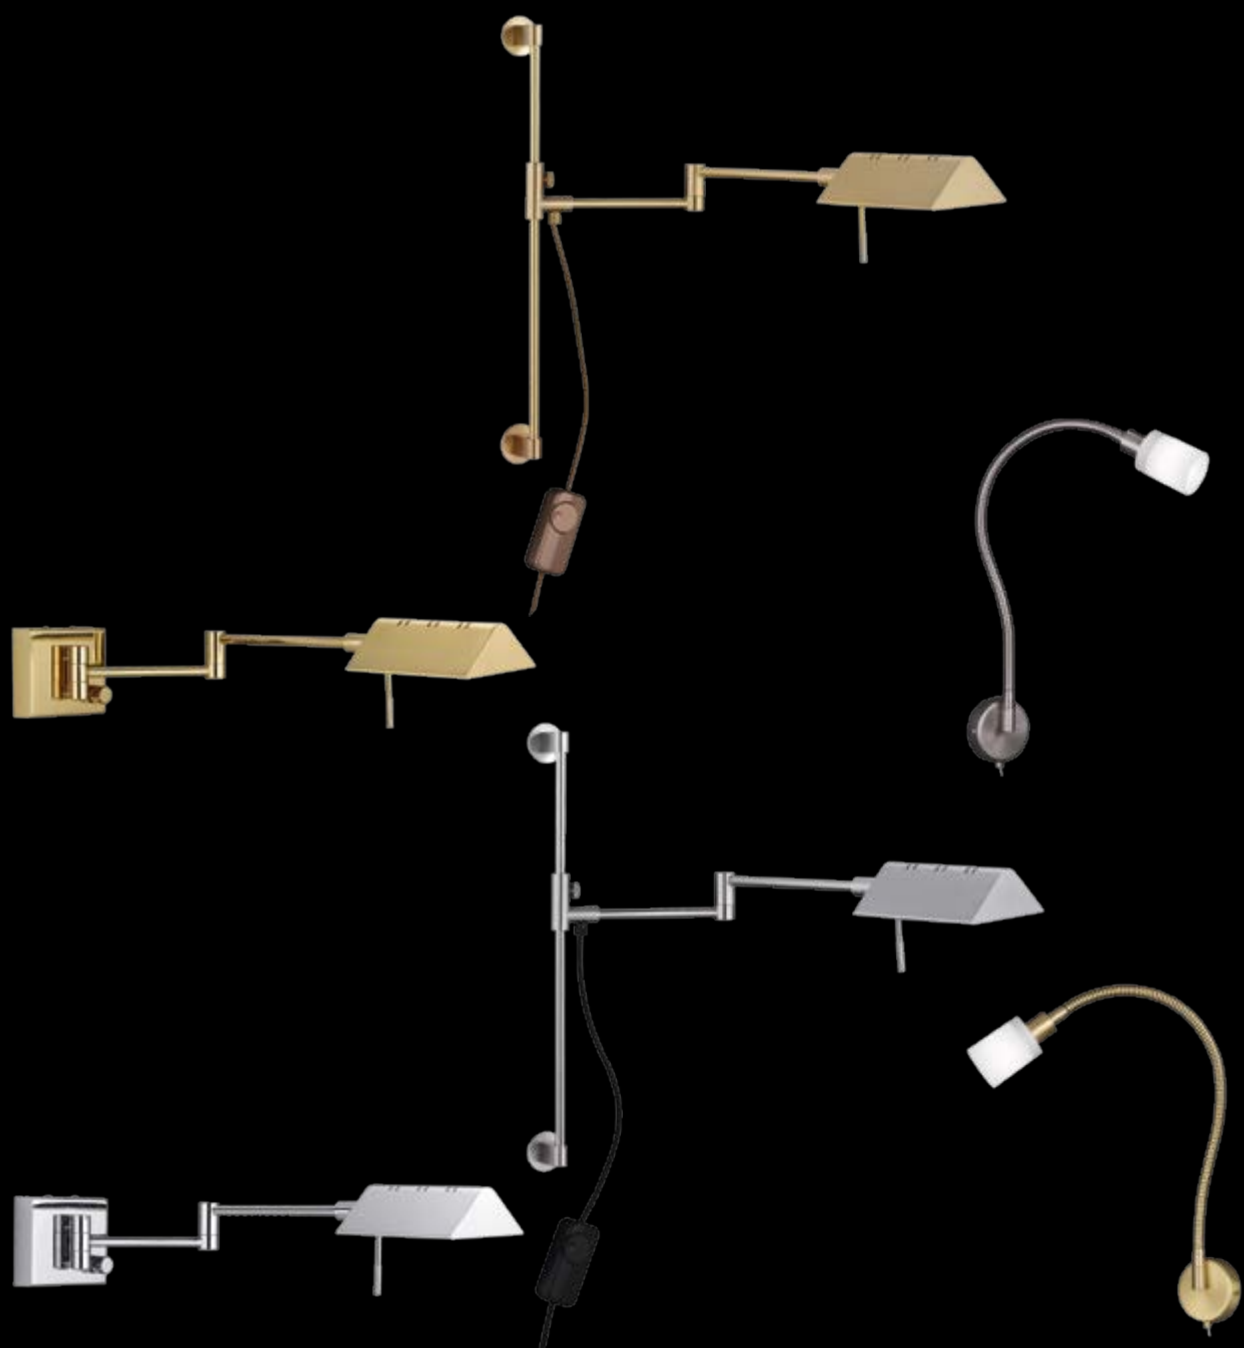

21.785.01/21.785.06

21.786.03/21.786.05

21.769.03/21.769.05

21.785.01 Messingpoliert,
brass polished

21.786.01 Messingpoliert,
brass polished

21.769.02 Messing poliert/matt
brass polished/dull

21.785.03 Messing matt, brass dull

21.786.03 Messing matt, brass dull

21.769.03 Messing matt, brass dull

21.785.05 mattnickel, nickel dull

21.786.05 mattnickel, nickel dull

21.769.05 mattnickel, nickel dull

21.785.06 Chrom, chrome

21.786.06 Chrom, chrome

1 x B 15 d max. 100W incl.
mit integriertem Dimmer
with integrated dimmer

1 x B 15 d max. 100W incl.
mit Dimmer, with dimmer

1 x Halopin G9 230V,
max. 60W incl.

mit Schalter, with switch

Glas Bleikristall satiniert weiß
crystal glass satin white