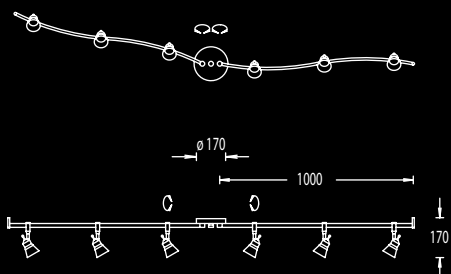

3 x Halopin G9 230V,
max. je 75W

Glas opal matt, glass opal dull

91.245.03

91.245.03 Messing matt, brass dull

91.245.05 mattnickel, nickel dull

2 x 3 fl. Halopin G9 230V,
max. je 75W

Glas opal matt, glass opal dull