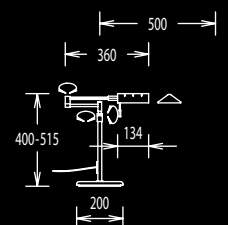

61.545.05

61.510

61.508

61.582.06

61.545.02 Messing poliert/matt
brass polished/dull

61.510 mattnickel, nickel dull

61.508 Messing poliert/matt
brass polished/dull

61.582.05 mattnickel, nickel dull

61.545.03 Messing matt, brass dull

61.509 bronze, bronze

61.582.06 Chrom, chrome

61.545.04 bronze, bronze

61.517 Messing matt, brass dull

61.545.05 mattnickel, nickel dull

1 x R 7 S (78 mm)
max. 150W incl.
mit Tastdimmer
with touch dimmer

1 x E 27 max. 100W (Halolux)
Dimmer am Reflektor
dimmer at reflector

1 x E 27 max. 100W (Halolux)
Dimmer am Reflektor
dimmer at reflector

1 x B 15 d max. 100W incl.
mit Tastdimmer,
with touch dimmer