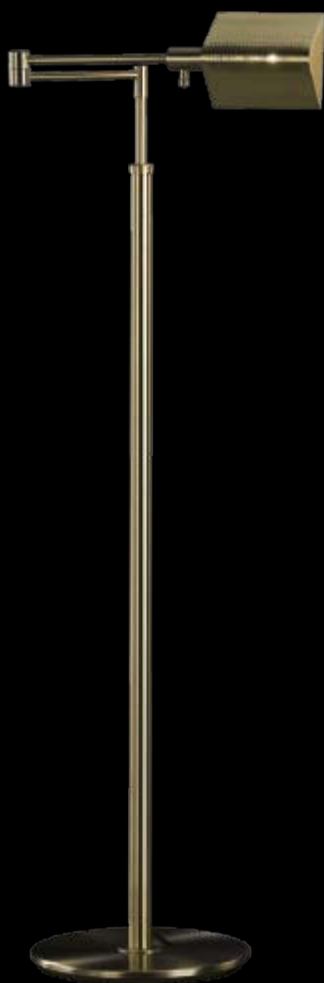

1 x E 27 max. 150W
(Halolux)
Dimmer am Reflektor
dimmer at reflector

41.776

41.776 mattnickel, nickel dull

41.790 Messing matt, brass dull

1 x E 27 max. 150W
(Halolux)

Dimmer am Reflektor
dimmer at reflector