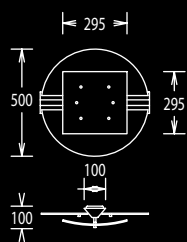

91.298.03

91.298.05

91.298.03 Messing matt, brass dull

91.298.05 mattnickel, nickel dull

91.298.06 Chrom, chrome

1 x R 7 S (118 mm)
max. 150W incl.

Glas weiß satiniert
glass white satin