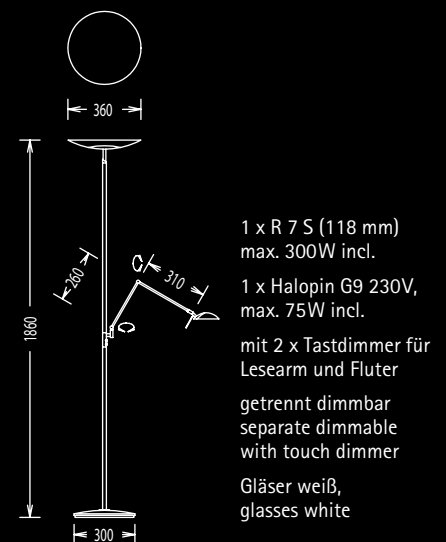

41.891.02

41.891.30

41.891.05

41.891.02 Messing poliert/matt
brass polished/dull

41.891.19 mattnickel/Chrom
nickel dull/chrome

41.891.05 mattnickel, nickel dull

41.891.03 Messing matt, brass dull

41.891.30 Messing matt/poliert
brass dull/polished