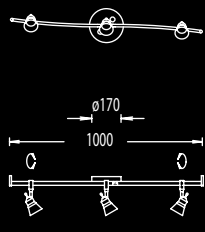

91.254.05

91.243.05

91.254.03 Messing matt, brass dull

91.243.03 Messing matt, brass dull

91.254.05 mattnickel, nickel dull

91.243.05 mattnickel, nickel dull

3 x Halopin G9 230V
max. je 75W

Glas opal matt, glass opal dull

4 x Halopin G9 230V,
max. je 75W

Glas opal matt, glass opal dull