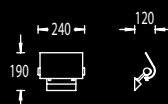

21.696/21.697

21.695 Messing poliert,
brass polished

21.696 Chrom, chrome

21.697 mattnickel, nickel dull

1 x B 15 d max. 75W incl.

Glas opal matt, glass opal dull