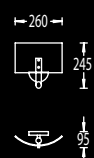

21.696/21.697

21.695 Messing poliert,
brass polished

21.696 Chrom, chrome

21.697 mattnickel, nickel dull

1 x B 15 d max. 75W incl.

Glas opal matt, glass opal dull