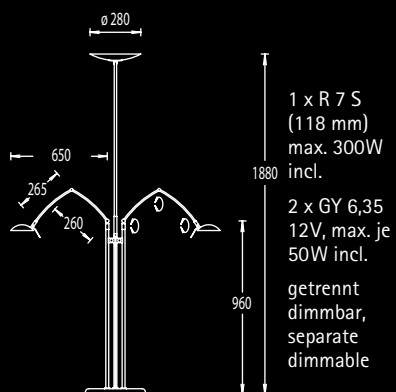

41.834.02

41.834.05

41.834.02 Messing poliert/matt
brass polished/dull

41.834.04 bronze, bronze

41.834.05 mattnickel, nickel dull

41.834.03 Messing matt, brass dull