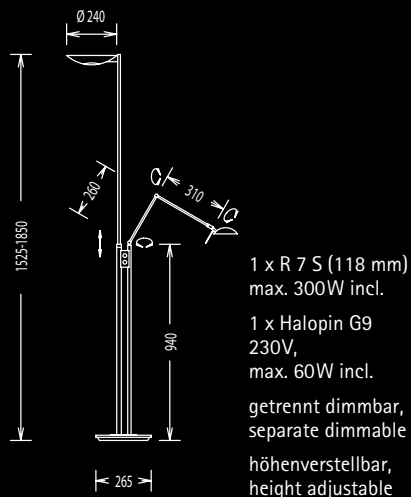

41.884.04

41.884.05

41.884.02 Messing poliert/matt
brass polished/dull

41.884.03 Messing matt, brass dull

41.884.04 bronze, bronze

41.884.05 mattnickel, nickel dull