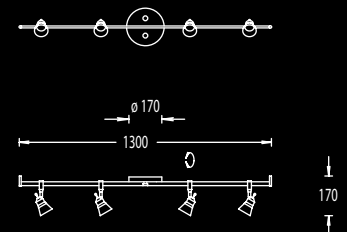

91.259.03

91.259.03 Messing matt, brass dull

91.259.05 mattnickel, nickel dull

4 x Halopin G9 230V,
max. je 75W

Glas opal matt, glass opal dull