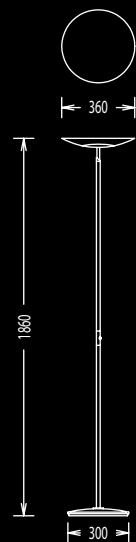

1 x R 7 S (118 mm)
max. 300W incl.
mit Tastdimmer,
with touch dimmer

Glas weiß, glass white