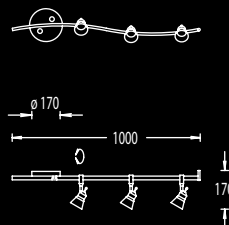

91.240.03

91.240.03 Messing matt, brass dull

91.240.05 mattnickel, nickel dull

3 x Halopin G9 230V,
max. je 75W
Glas opal matt, glass opal dull