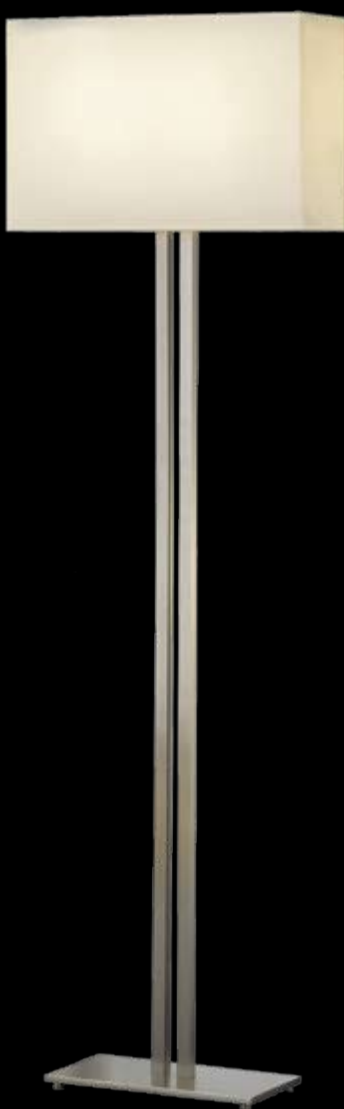

41.687

41.687 Messing poliert/Plexiglas
brass polished/acrylic glass
Stoff, material:
Silkolite schneeweiß,
snow

41.687.22 Nickel glänzend/Plexiglas
nickel polished/acrylic glass
Stoff, material:
Silkolite schneeweiß, snow

3 x E 27 max. je 75W
+ Deckenstrahler,
ceiling spot
1 x E 27
max. 100W (Halolux)
Schirm, shade 33/58/39 cm

41.893.03

41.893.03 Messing matt, brass dull
Stoff, material:
Chintz ecrü

41.893.05 mattenickel, nickel dull
Stoff, material:
Chintz ecrü