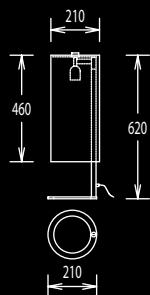

1 x E 27 max. 75 W
mit Tasterdimmer,
with touch dimmer
Schirm, shade 21/21/46 cm