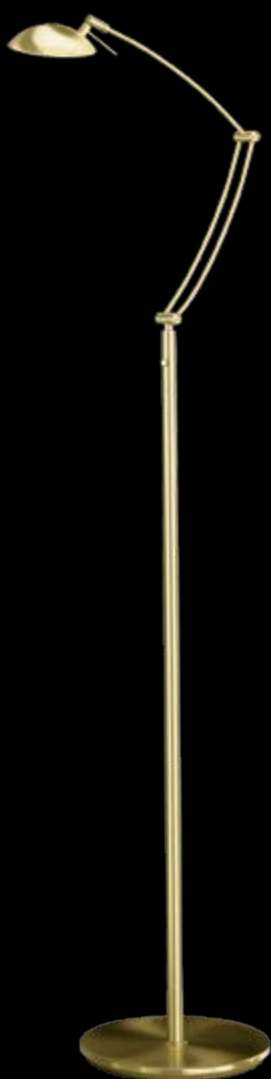

Glas weiß satiniert
glass satin white

41.871.03

41.851.02

41.851.03

41.871.02 Messing poliert/matt
brass polished/dull

41.851.02 Messing poliert/matt
brass polished/dull

41.851.03 Messing matt, brass dull

41.871.03 Messing matt, brass dull