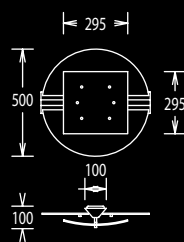

1 x R 7 S (118 mm)
max. 150W incl.

Glas weiß satiniert
glass white satin