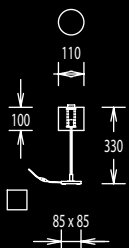

1 x Halopin G 9 230V, 60W incl.
mit Schalter, with switch
Glas opal matt, glass opal dull

1 x Halopin G9 230V, 40W incl.
mit Schalter, with switch
Glas opal matt, glass opal dull

1 x Halopin G9 230V, 40W incl.
mit Schalter, with switch
Glas opal matt, glass opal dull