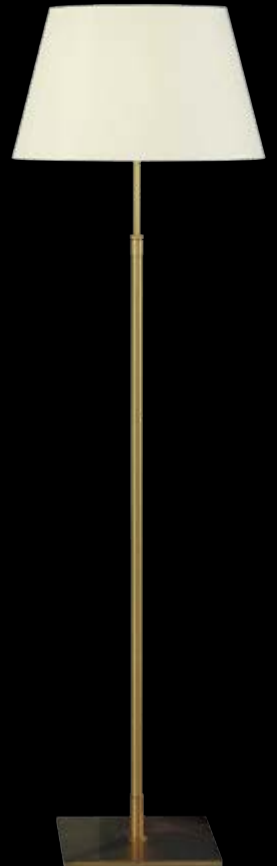

41.849.05

41.850.03

41.844.03

41.849.03 Messing matt, brass dull
Stoff: Silkolite weiß
material: Silkolite white

41.850.03 Messing matt, brass dull
Stoff: Silkolite weiß
material: Silkolite white

41.844.03 Messing matt, brass dull
Stoff, material:
Favorite crème

41.849.05 mattnickel, nickel dull
Stoff: Silkolite schnee-
weiß
material: Silkolite snow

41.850.05 mattnickel, nickel dull
Stoff: Silkolite schnee-
weiß
material: Silkolite snow

41.844.05 mattnickel, nickel dull
Stoff, material:
Favorite weiß, white

3 x E 27 max. je 60W
Schirm, shade 18/40/41 cm

1 x E 27 max. 100W
Schirm, shade 15/35/40 cm

2 x E 27 max. je 75W
mit Dimmer, with dimmer
Schirm, shade 28/40/24 cm