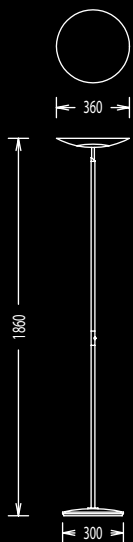

1 x R 7 S (118 mm)
max. 300W incl.
mit Tastdimmer,
with touch dimmer
Glas weiß, glass white