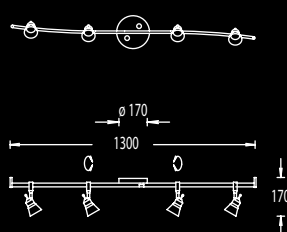

91.254.05

91.243.05

91.254.03 Messing matt, brass dull

91.243.03 Messing matt, brass dull

91.254.05 mattnickel, nickel dull

91.243.05 mattnickel, nickel dull

3 x Halopin G9 230V
max. je 75W

Glas opal matt, glass opal dull

4 x Halopin G9 230V,
max. je 75W

Glas opal matt, glass opal dull