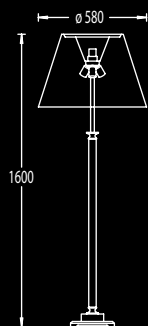

3 x E 27 max. je 75W
+ Deckenstrahler,
ceiling spot
1 x E 27
max. 100W (Halolux)
Schirm, shade 33/58/39 cm

41.893.03

41.893.03 Messing matt, brass dull
Stoff, material:
Chintz ecrü

41.893.05 mattenickel, nickel dull
Stoff, material:
Chintz ecrü