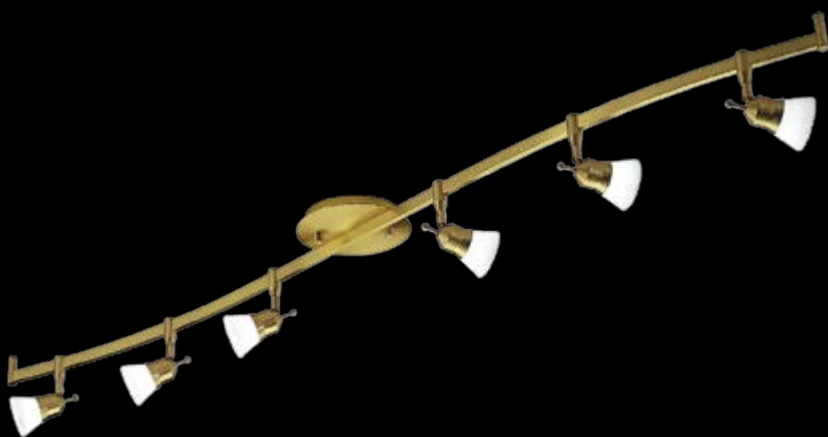

91.244.03

91.244.03 Messing matt, brass dull

91.244.05 mattnickel, nickel dull

6 x Halopin G9 230V,
max. je 75W
Glas opal matt, glass opal dull

91.240.03

91.240.03 Messing matt, brass dull

91.240.05 mattnickel, nickel dull

3 x Halopin G9 230V,
max. je 75W
Glas opal matt, glass opal dull