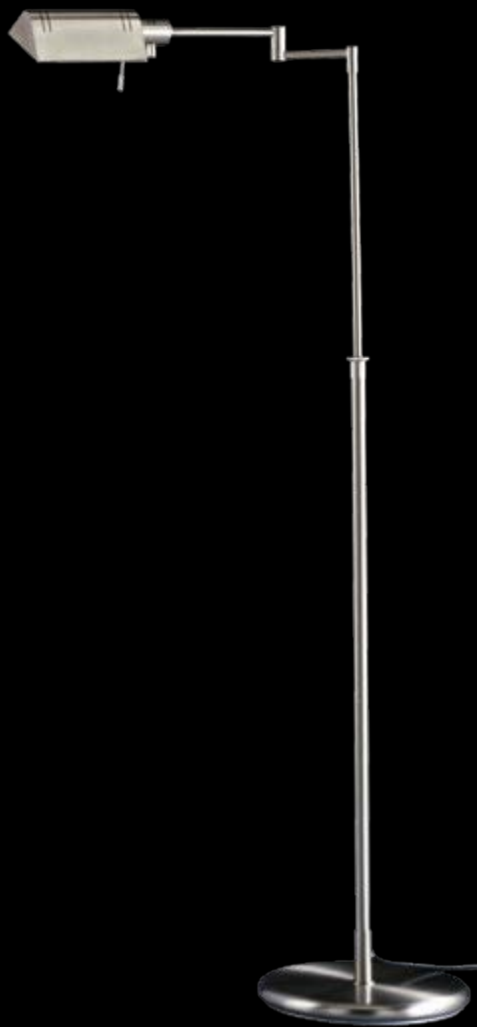

41.776

41.776 mattnickel, nickel dull

41.790 Messing matt, brass dull

1 x E 27 max. 150W
(Halolux)

Dimmer am Reflektor
dimmer at reflector

41.867.03

41.867.02 Messing poliert/matt
brass polished/dull

41.867.03 Messing matt, brass dull

1 x Halopin G9 230V,
max. 75W incl.

mit Tastdimmer,
with touch dimmer

41.867.05

41.867.05 mattnickel, nickel dull

41.867.06 Chrom, chrome

1 x Halopin G9 230V,
max. 75W incl.

mit Tastdimmer,
with touch dimmer