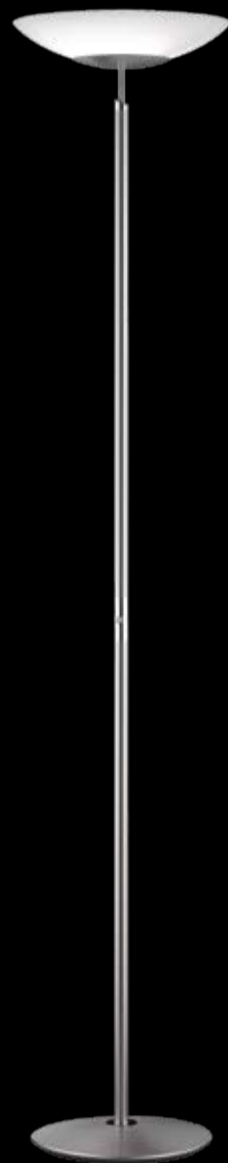

41.881.03-3

41.881.05-1

41.892.19

41.881.02 Messing poliert/matt
brass polished/dull

41.881.05 mattnickel, nickel dull

41.892.19 mattnickel/Chrom
nickel dull/chrome

41.881.03 Messing matt, brass dull

41.892.30 Messing matt/poliert
brass dull/polished