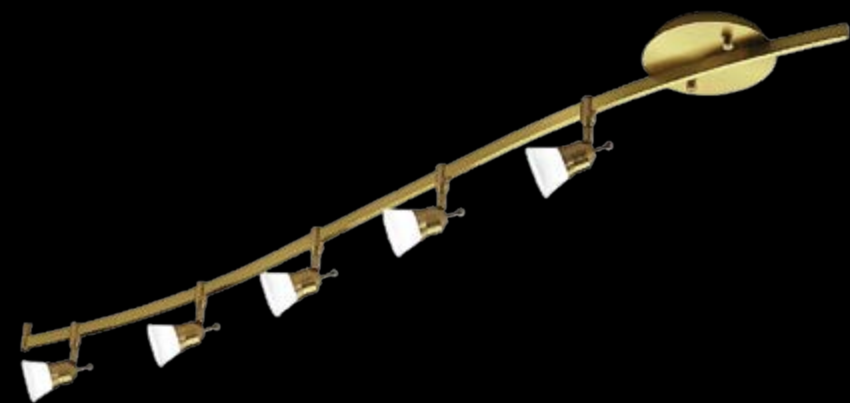

91.241.05

91.241.03 Messing matt, brass dull

91.241.05 mattnickel, nickel dull

4 x Halopin G9 230V,
max. je 75W

Glas opal matt, glass opal dull