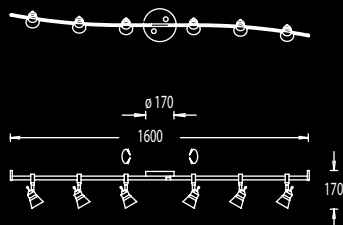

4 x Halopin G9 230V,
max. je 75W

Glas opal matt, glass opal dull

91.244.03

91.244.03 Messing matt, brass dull

91.244.05 mattnickel, nickel dull

6 x Halopin G9 230V,
max. je 75W
Glas opal matt, glass opal dull