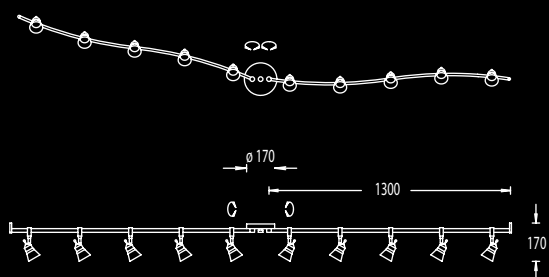

91.247.03

91.247.03 Messing matt, brass dull

91.247.05 mattnickel, nickel dull

2 x 5 fl. Halopin G9 230V,
max. je 75W

Glas opal matt, glass opal dull