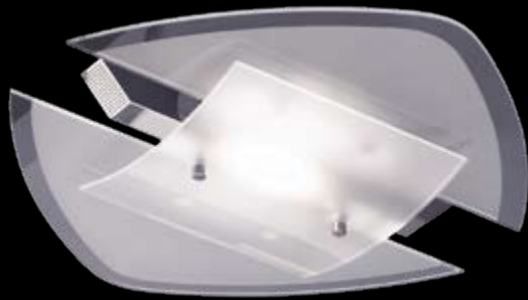

91.291.05

- 91.291.01 Messing poliert, brass polished
- 91.291.03 Messing matt, brass dull
- 91.291.05 mattnickel, nickel dull
- 91.291.06 Chrom, chrome

1 x R 7 S (78 mm)
max. 150W incl.
Glas opal matt, glass opal dull

91.277.05/91.277.06

- 91.277.03 Messing matt, brass dull
- 91.277.05 mattnickel, nickel dull
- 91.277.06 Chrom, chrome

1 x R 7 S (118 mm)
max. 150W incl.
Glas weiß satiniert,
glass white satin