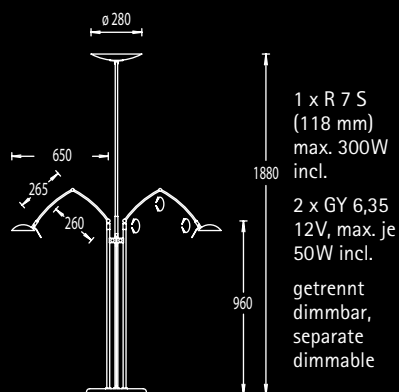

41.834.02

41.834.05

41.834.02 Messing poliert/matt
brass polished/dull

41.834.04 bronze, bronze

41.834.05 mattnickel, nickel dull

41.834.03 Messing matt, brass dull