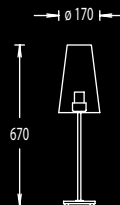

61.543.03

61.544.05

61.541.05

61.554.05

61.543.03 Messing matt, brass dull
Stoff, material:
Silkolite weiß, white

61.544.03 Messing matt, brass dull
Stoff: Silkolite weiß
material: Silkolite white

61.541.03 Messing matt, brass dull
Stoff, material:
Silkolite weiß, white

61.554.03 Messing matt, brass dull
Stoff: Chintz ecrü
material: Chintz ecrü

61.543.05 mattnickel, nickel dull
Stoff, material:
Silkolite schneeweiß,
snow

61.544.05 mattnickel, nickel dull
Stoff: Silkolite schnee-
weiß
material: Silkolite snow

61.541.05 mattnickel, nickel dull
Stoff, material:
Silkolite schneeweiß,
snow

61.554.05 mattnickel, nickel dull
Stoff, material:
Chintz weiß, white

1 x E 27 max. 60W
Schirm, shade 12/20/35 cm

1 x E 27 max. 40W
Schirm, shade 10/17/28 cm

1 x E 27 max. 40W
Schirm, shade 10/17/28 cm

1 x E 14 max. 60W
Schirm, shade 17-13 oval/17 cm