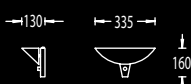

21.696/21.697

21.695 Messing poliert,
brass polished

21.696 Chrom, chrome

21.697 mattnickel, nickel dull

1 x B 15 d max. 75W incl.

Glas opal matt, glass opal dull