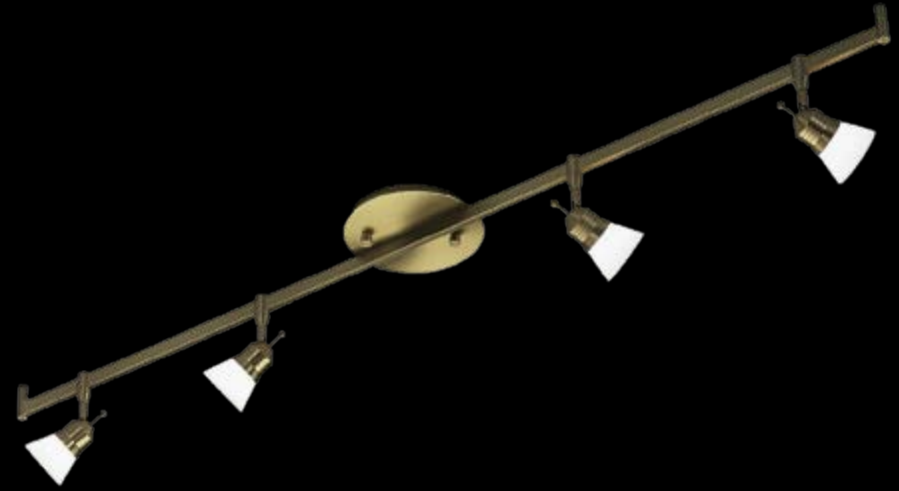

91.258.06

91.258.03 Messing matt, brass dull

91.258.05 mattnickel, nickel dull

91.258.06 Chrom, chrome

3 x Halopin G9 230V,
max. 75W

Glas opal matt, glass opal dull

91.259.03

91.259.03 Messing matt, brass dull

91.259.05 mattnickel, nickel dull

4 x Halopin G9 230V,
max. je 75W

Glas opal matt, glass opal dull