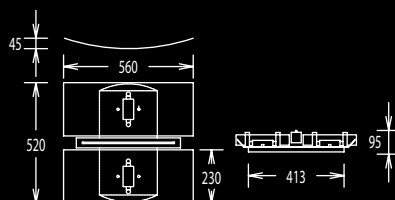

91.287.03

91.289.19/91.289.30

91.290.05

91.287.03 Messing matt, brass dull

91.289.05 mattnickel, nickel dull

91.290.03 Messing matt, brass dull

91.287.05 mattnickel, nickel dull

91.289.19 mattnickel/Chrom,
nickel dull/chrome

91.290.05 mattnickel, nickel dull

91.289.30 Messing matt/poliert,
brass dull/polished

91.290.06 Chrom, chrome

2 x R 7 S (78 mm)
max. je 150W incl.

2 x R 7 S (78 mm)
max. je 150W incl.

1 x R 7 S (118 mm)
max. 150W incl.

Glas opal matt, glass opal dull

Glas opal matt, glass opal dull

Glas opal matt, glass opal dull