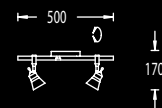

21.740.06

21.740.03 Messing matt, brass dull

21.740.05 mattnickel, nickel dull

21.740.06 Chrom, chrome

2 x Halopin G9 230V,
max. 75W

Glas opal matt, glass opal dull