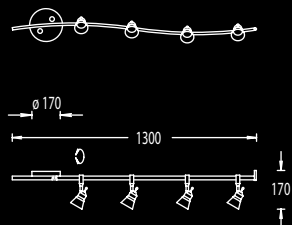

91.241.05

91.241.03 Messing matt, brass dull

91.241.05 mattnickel, nickel dull

4 x Halopin G9 230V,
max. je 75W

Glas opal matt, glass opal dull