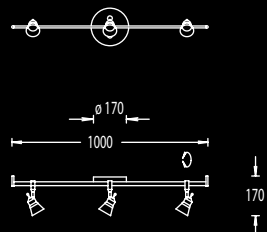

Glas opal matt, glass opal dull

91.258.06

91.258.03 Messing matt, brass dull

91.258.05 mattnickel, nickel dull

91.258.06 Chrom, chrome

3 x Halopin G9 230V,
max. 75W

Glas opal matt, glass opal dull

91.259.03