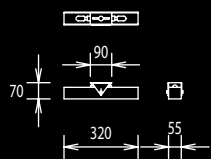

21.791.05/21.791.06

21.791.03 Messing matt, brass dull

21.791.05 mattnickel, nickel dull

21.791.06 Chrom, chrome

2 x Halopin G9 230V,
max. je 60W incl.

Glas opal matt, glass opal dull