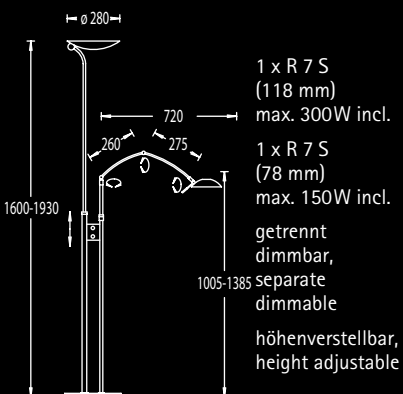

41.861.05

41.861.03 Messing matt, brass dull

41.861.05 mattnickel, nickel dull

41.861.02

41.861.02 Messing poliert/matt
brass polished/dull

41.861.04 bronze, bronze