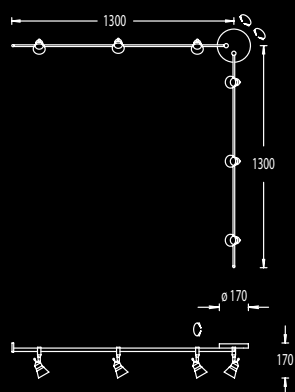

91.261.05

91.261.03 Messing matt, brass dull

91.261.05 mattnickel, nickel dull

2 x 3 fl. Halopin G9 230V,
max. je 75W

Glas opal matt, glass opal dull