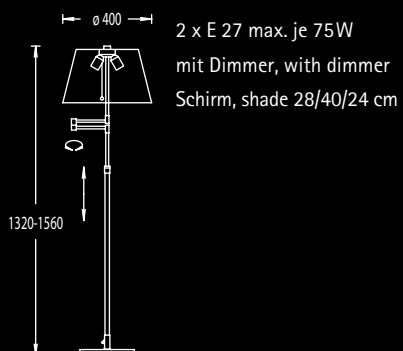

41.843.05

41.843.03 Messing matt, brass dull
Stoff, material:
Favorite crème

41.843.05 mattnickel, nickel dull
Stoff, material:
Favorite weiß, white