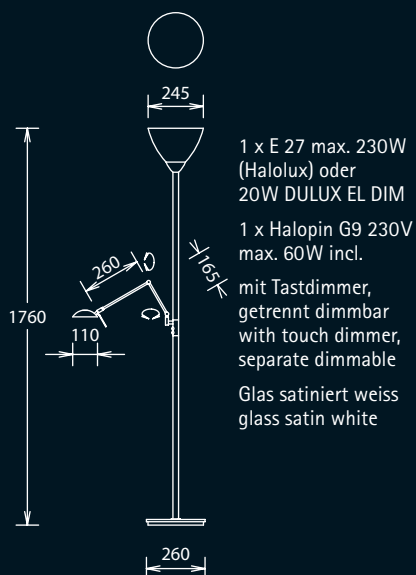

table lamps

Tischleuchten

61.558.05

61.507

61.505.03

61.558.02 Messing poliert/matt
brass polished/dull

61.507 mattnickel, nickel dull

61.505 Messing poliert,
brass polished