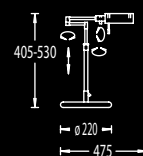

61.545.05

61.510

61.508

61.582.06

61.545.02 Messing poliert/matt
brass polished/dull

61.510 mattnickel, nickel dull

61.508 Messing poliert/matt
brass polished/dull

61.582.05 mattnickel, nickel dull

61.545.03 Messing matt, brass dull

61.509 bronze, bronze

61.582.06 Chrom, chrome

61.545.04 bronze, bronze

61.517 Messing matt, brass dull

61.545.05 mattnickel, nickel dull

1 x R 7 S (78 mm)
max. 150W incl.
mit Tastdimmer
with touch dimmer

1 x E 27 max. 100W (Halolux)
Dimmer am Reflektor
dimmer at reflector

1 x E 27 max. 100W (Halolux)
Dimmer am Reflektor
dimmer at reflector

1 x B 15 d max. 100W incl.
mit Tastdimmer,
with touch dimmer