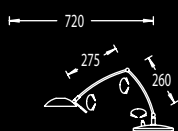

61.545.05

61.510

61.508

61.582.06

61.545.02 Messing poliert/matt
brass polished/dull

61.510 mattnickel, nickel dull

61.508 Messing poliert/matt
brass polished/dull

61.582.05 mattnickel, nickel dull

61.545.03 Messing matt, brass dull

61.509 bronze, bronze

61.582.06 Chrom, chrome

61.545.04 bronze, bronze

61.517 Messing matt, brass dull

61.545.05 mattnickel, nickel dull

1 x R 7 S (78 mm)
max. 150W incl.
mit Tastdimmer
with touch dimmer

1 x E 27 max. 100W (Halolux)
Dimmer am Reflektor
dimmer at reflector

1 x E 27 max. 100W (Halolux)
Dimmer am Reflektor
dimmer at reflector

1 x B 15 d max. 100W incl.
mit Tastdimmer,
with touch dimmer