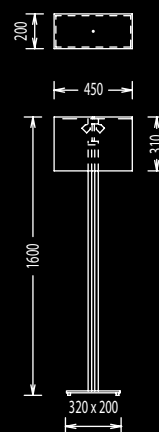

2 x E 27 max. je 75W
mit Touch-Dimmer,
with touch dimmer
Schirm, shade 45x20/31 cm