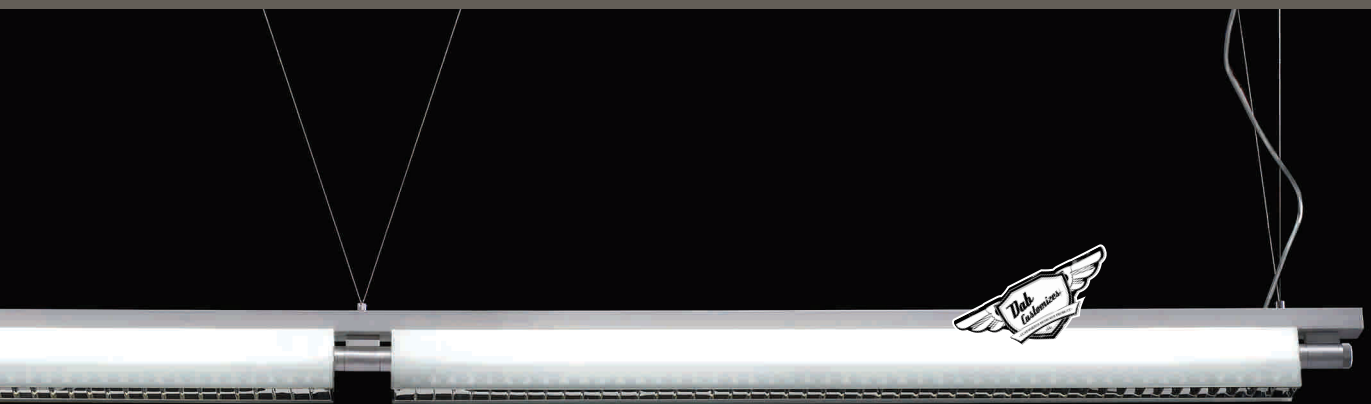

Y GREGA 20

Y GREGA 80

FREE COLOR

BLOK SPOT ADAPTER

ILDE SPOT ADAPTER

MARC DOS SYSTEM

TECHNICAL INFORMATION
my web is

www.dab.es