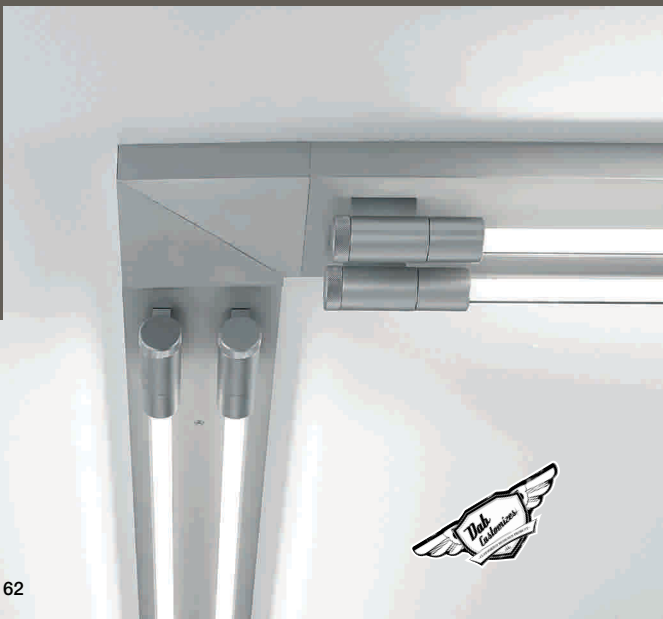

Y GREGA 20

Y GREGA 80

FREE COLOR

BLOK SPOT ADAPTER

ILDE SPOT ADAPTER

MARC DOS SYSTEM

TECHNICAL INFORMATION
my web is

www.dab.es